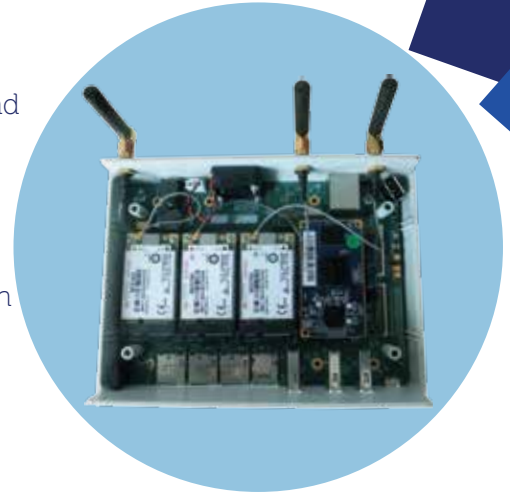

## MODEO AirHD – Live Broadband Air Video Surveillance Over 3G/4G

### OVERVIEW

With Modeo AirHD, sky is not a limit anymore!

You can transmit live HD Video to a far side location over broadband wireless (3G/4G/wifi) networks by using our bonding technology.

Real time video information in a campaign or activity has always been and is an advantage for the players in the theatre of operation and those requiring this info from the remote locations.

## Your Eye In The Sky

**MODEO AirHD – Live Broadband Air Video Surveillance Over 3G/4G**

High Coverage Video provided from Modeo Air HD enables your system to analyse every detail of observed area with a low cost drone solution. System uses HD IP Camera, 3G/4G broadband wireless bonding card which brought together bandwidth of 3 sim cards.

**TECHNICAL SPECIFICATION**

<b>Streaming</b>		
Protocol	Supports RTP/RTSP sources	
<b>Interfaces</b>		
3G	3x UMTS/3G/HSPA (850/900/1900/2100) modems	*
Ethernet	1x 100 Mbit/s	
Wifi	802.11 b/g/n	
USB	3x USB2.0 for external 3G/LTE modems	
USB	1x debug port	
SIM Card	3x mini SIM connector	
MMC	1x microSD slot (up to 64GB)	
LED	3x indicator LEDs	
Size	16.5 x 12 x 4.5 cm	
Weight	350 g.	
Power	12/24V DC	
Operation Temperature	0 °C - +50 °C	
CAN-BUS	CAN-BUS communication	
RS 485	1x RS-485 Interface	**
<b>Video &amp; Audio Encoding</b>		
<b>Video</b>		
Interfaces	SDI or HDMI	
Input Resolution	1080i50, 720p, 576i	
Output Resolution	HD, 720p, SD, CIF	
Bitrate	250Kbps - 10Mbps	
<b>Audio</b>		
Encoding	HE-AAC	
Bitrate	24-96 Kbps	
<b>Features</b>		
GPS	GPS tracking ready	**
Antenna	3G Monopole Antenna for coverage even in highly dense urban environment	
Bonding	Adaptive broadband wireless bonding technology	